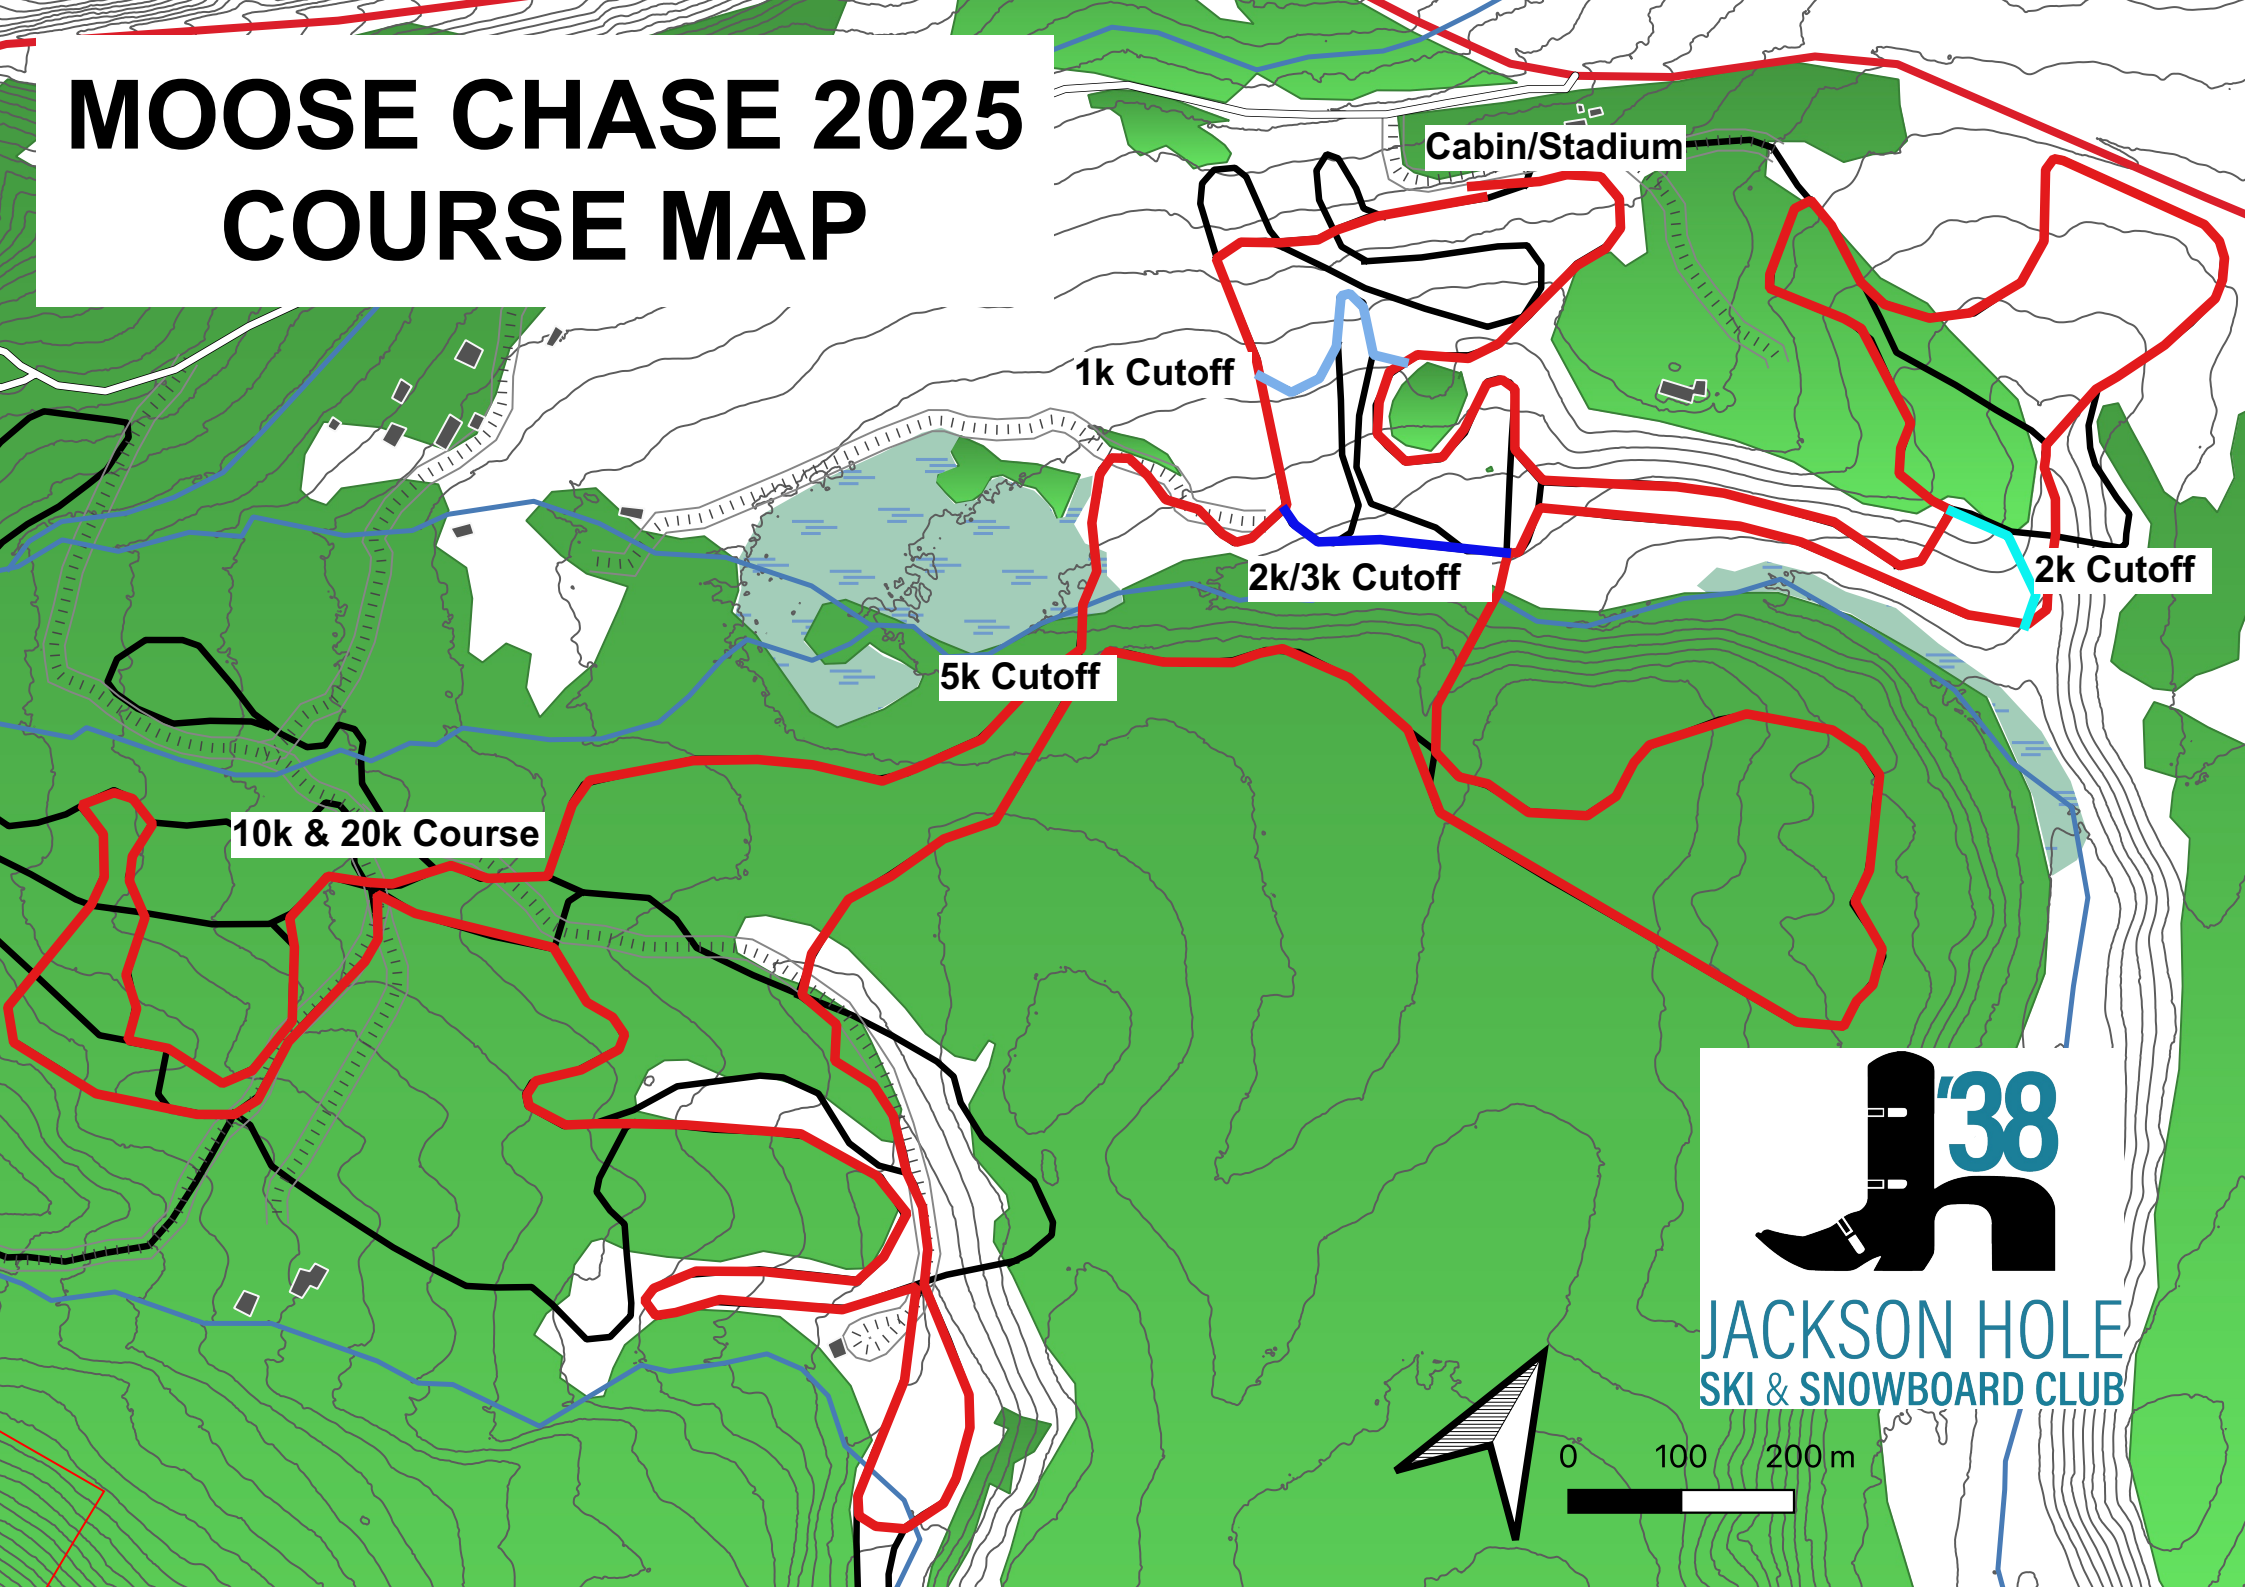

# MOOSE CHASE 2025 COURSE MAP

Cabin/Stadium

1k Cutoff

2k/3k Cutoff

2k Cutoff

5k Cutoff

10k & 20k Course